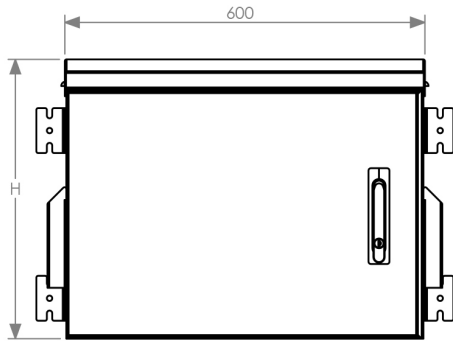

## D-IP 55 RACK 600x600mm (WxD) // Double Walled

P/N	U	COLOR	RAL	HEIGHT (mm)	WIDTH (mm)	DEPTH (mm)	NET WEIGHT (mm)	LOAD CAPACITY (mm)
DIP55606007UG2	7	GREY	7035	470	600	600	44	100
DIP55606009UG2	9	GREY	7035	558	600	600	46	100
DIP55606012UG2	12	GREY	7035	691	600	600	50	100
DIP55606016UG2	16	GREY	7035	868	600	600	54	100
DIP55606020UG2	20	GREY	7035	1046	600	600	58	100

P/N	U	COLOR	RAL	HEIGHT (mm)	WIDTH (mm)	DEPTH (mm)	NET WEIGHT (kg)	LOAD CAPACITY (kg)
DIP55606007UB2	7	BLACK	9005	470	600	600	44	100
DIP55606009UB2	9	BLACK	9005	558	600	600	46	100
DIP55606012UB2	12	BLACK	9005	691	600	600	50	100
DIP55606016UB2	16	BLACK	9005	868	600	600	54	100
DIP55606020UB2	20	BLACK	9005	1046	600	600	58	100

## TECHNICAL DRAWING - Surface Mount with Plinth

FRONT VIEW

SIDE VIEW

TOP VIEW

REAR VIEW

BOTTOM VIEW

ISOMETRIC VIEW

## TECHNICAL DRAWING - Wall Mount

FRONT VIEW

SIDE VIEW

TOP VIEW

REAR VIEW

BOTTOM VIEW

ISOMETRIC VIEW