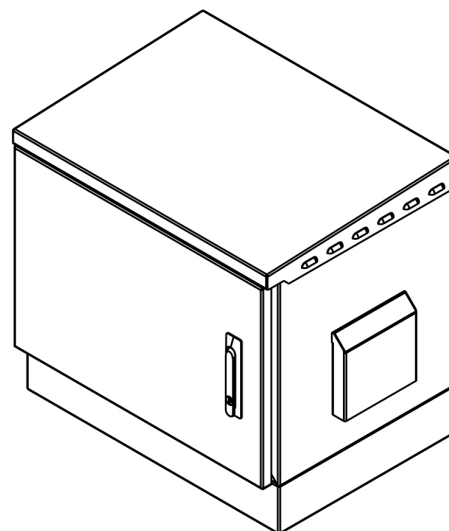

D-IP 55 series are available in a range of heights and depths and also as single or double walled. Integrated air ventilation inlets ensure the entry of fresh air from both sides. Each cabinet is designed with strength, ease of use and aesthetics in mind. Fully adjustable front and rear profile rails of the cabinet, make this product extremely attractive to installers.

## TECHNICAL DRAWING - Surface Mount with Plinth

FRONT VIEW

SIDE VIEW

TOP VIEW

REAR VIEW

BOTTOM VIEW

ISOMETRIC VIEW

## TECHNICAL DRAWING - Wall Mount

FRONT VIEW

SIDE VIEW

TOP VIEW

REAR VIEW

BOTTOM VIEW

ISOMETRIC VIEW