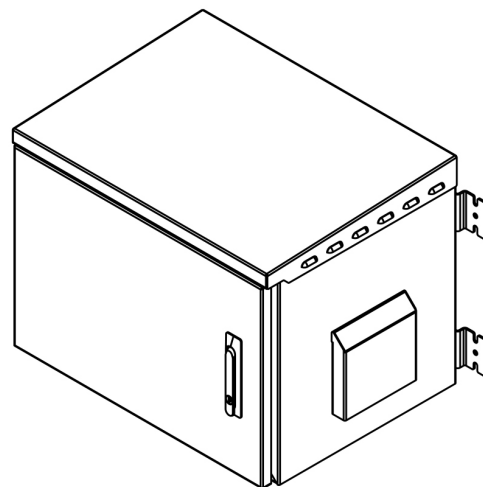

D-IP 55 series are available in a range of heights and depths and also as single or double walled. Integrated air ventilation inlets ensure the entry of fresh air from both sides. Each cabinet is designed with strength, ease of use and aesthetics in mind. Fully adjustable front and rear profile rails of the cabinet, make this product extremely attractive to installers.

## TECHNICAL DRAWING - Surface Mount with Plinth

FRONT VIEW

SIDE VIEW

TOP VIEW

REAR VIEW

BOTTOM VIEW

ISOMETRIC VIEW

## TECHNICAL DRAWING - Wall Mount

FRONT VIEW

SIDE VIEW

TOP VIEW

REAR VIEW

BOTTOM VIEW

ISOMETRIC VIEW