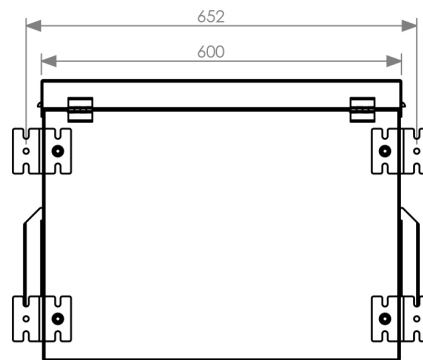

## D-IP 55 RACK 600x600mm (WxD) // Double Walled

P/N	U	COLOR	RAL	HEIGHT (mm)	WIDTH (mm)	DEPTH (mm)	NET WEIGHT (mm)	LOAD CAPACITY (mm)
DIP55606007UG2	7	GREY	7035	470	600	600	44	100
DIP55606009UG2	9	GREY	7035	558	600	600	46	100
DIP55606012UG2	12	GREY	7035	691	600	600	50	100
DIP55606016UG2	16	GREY	7035	868	600	600	54	100
DIP55606020UG2	20	GREY	7035	1046	600	600	58	100

P/N	U	COLOR	RAL	HEIGHT (mm)	WIDTH (mm)	DEPTH (mm)	NET WEIGHT (kg)	LOAD CAPACITY (kg)
DIP55606007UB2	7	BLACK	9005	470	600	600	44	100
DIP55606009UB2	9	BLACK	9005	558	600	600	46	100
DIP55606012UB2	12	BLACK	9005	691	600	600	50	100
DIP55606016UB2	16	BLACK	9005	868	600	600	54	100
DIP55606020UB2	20	BLACK	9005	1046	600	600	58	100

## TECHNICAL DRAWING - Surface Mount with Plinth

FRONT VIEW

SIDE VIEW

TOP VIEW

REAR VIEW

BOTTOM VIEW

ISOMETRIC VIEW

## TECHNICAL DRAWING - Wall Mount

FRONT VIEW

SIDE VIEW

TOP VIEW

REAR VIEW

BOTTOM VIEW

ISOMETRIC VIEW