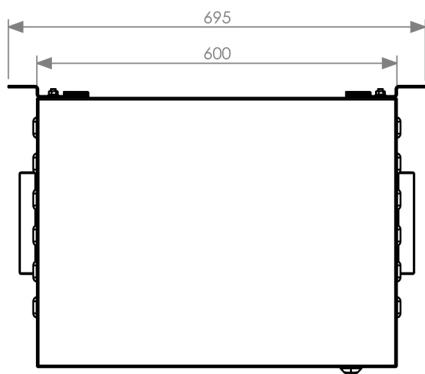

## D-IP 55 RACK

600x450mm and 600x600mm (WxD)

## D-IP 55 RACK 600x600mm (WxD) // Double Walled

P/N	U	COLOR	RAL	HEIGHT (mm)	WIDTH (mm)	DEPTH (mm)	NET WEIGHT (mm)	LOAD CAPACITY (mm)
DIP55606007UG2	7	GREY	7035	470	600	600	44	100
DIP55606009UG2	9	GREY	7035	558	600	600	46	100
DIP55606012UG2	12	GREY	7035	691	600	600	50	100
DIP55606016UG2	16	GREY	7035	868	600	600	54	100
DIP55606020UG2	20	GREY	7035	1046	600	600	58	100

## TECHNICAL DRAWING - Surface Mount with Plinth

FRONT VIEW

SIDE VIEW

TOP VIEW

REAR VIEW

BOTTOM VIEW

ISOMETRIC VIEW

## TECHNICAL DRAWING - Wall Mount

FRONT VIEW

SIDE VIEW

TOP VIEW

REAR VIEW

BOTTOM VIEW

ISOMETRIC VIEW