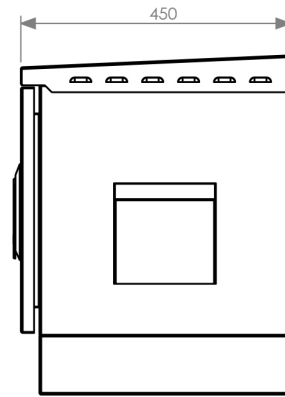

TECHNICAL DRAWING - Surface Mount with Plinth

SIDE VIEW