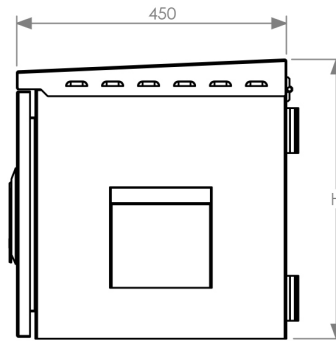

## D-IP 55 RACK 600x600mm (WxD) // Double Walled

P/N	U	COLOR	RAL	HEIGHT (mm)	WIDTH (mm)	DEPTH (mm)	NET WEIGHT (mm)	LOAD CAPACITY (mm)
DIP55606007UG2	7	GREY	7035	470	600	600	44	100
DIP55606009UG2	9	GREY	7035	558	600	600	46	100
DIP55606012UG2	12	GREY	7035	691	600	600	50	100
DIP55606016UG2	16	GREY	7035	868	600	600	54	100
DIP55606020UG2	20	GREY	7035	1046	600	600	58	100

P/N	U	COLOR	RAL	HEIGHT (mm)	WIDTH (mm)	DEPTH (mm)	NET WEIGHT (kg)	LOAD CAPACITY (kg)
DIP55606007UB2	7	BLACK	9005	470	600	600	44	100
DIP55606009UB2	9	BLACK	9005	558	600	600	46	100
DIP55606012UB2	12	BLACK	9005	691	600	600	50	100
DIP55606016UB2	16	BLACK	9005	868	600	600	54	100
DIP55606020UB2	20	BLACK	9005	1046	600	600	58	100

## TECHNICAL DRAWING - Surface Mount with Plinth

FRONT VIEW

SIDE VIEW

TOP VIEW

REAR VIEW

BOTTOM VIEW

ISOMETRIC VIEW

## TECHNICAL DRAWING - Wall Mount

FRONT VIEW

SIDE VIEW

TOP VIEW

REAR VIEW

BOTTOM VIEW

ISOMETRIC VIEW