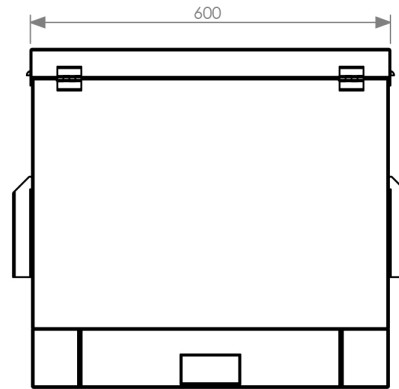

## D-IP 55 RACK

600x450mm and 600x600mm (WxD)

## D-IP 55 RACK 600x600mm (WxD) // Double Walled

P/N	U	COLOR	RAL	HEIGHT (mm)	WIDTH (mm)	DEPTH (mm)	NET WEIGHT (mm)	LOAD CAPACITY (mm)
DIP55606007UG2	7	GREY	7035	470	600	600	44	100
DIP55606009UG2	9	GREY	7035	558	600	600	46	100
DIP55606012UG2	12	GREY	7035	691	600	600	50	100
DIP55606016UG2	16	GREY	7035	868	600	600	54	100
DIP55606020UG2	20	GREY	7035	1046	600	600	58	100

## TECHNICAL DRAWING - Surface Mount with Plinth

FRONT VIEW

SIDE VIEW

TOP VIEW

REAR VIEW

BOTTOM VIEW

ISOMETRIC VIEW

## TECHNICAL DRAWING - Wall Mount

FRONT VIEW

SIDE VIEW

TOP VIEW

REAR VIEW

BOTTOM VIEW

ISOMETRIC VIEW