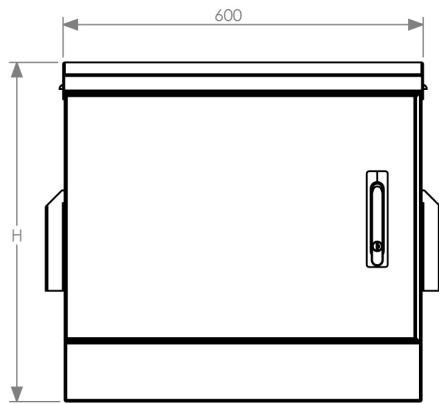

TECHNICAL DRAWING - Surface Mount with Plinth

FRONT VIEW