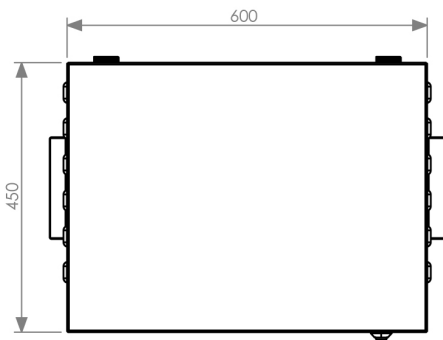

## D-IP 55 RACK

600x450mm and 600x600mm (WxD)

## D-IP 55 RACK 600x600mm (WxD) // Double Walled

P/N	U	COLOR	RAL	HEIGHT (mm)	WIDTH (mm)	DEPTH (mm)	NET WEIGHT (mm)	LOAD CAPACITY (mm)
DIP55606007UG2	7	GREY	7035	470	600	600	44	100
DIP55606009UG2	9	GREY	7035	558	600	600	46	100
DIP55606012UG2	12	GREY	7035	691	600	600	50	100
DIP55606016UG2	16	GREY	7035	868	600	600	54	100
DIP55606020UG2	20	GREY	7035	1046	600	600	58	100

P/N	U	COLOR	RAL	HEIGHT (mm)	WIDTH (mm)	DEPTH (mm)	NET WEIGHT (kg)	LOAD CAPACITY (kg)
DIP55606007UB2	7	BLACK	9005	470	600	600	44	100
DIP55606009UB2	9	BLACK	9005	558	600	600	46	100
DIP55606012UB2	12	BLACK	9005	691	600	600	50	100
DIP55606016UB2	16	BLACK	9005	868	600	600	54	100
DIP55606020UB2	20	BLACK	9005	1046	600	600	58	100

## TECHNICAL DRAWING - Surface Mount with Plinth

FRONT VIEW

SIDE VIEW

TOP VIEW

REAR VIEW

BOTTOM VIEW

ISOMETRIC VIEW